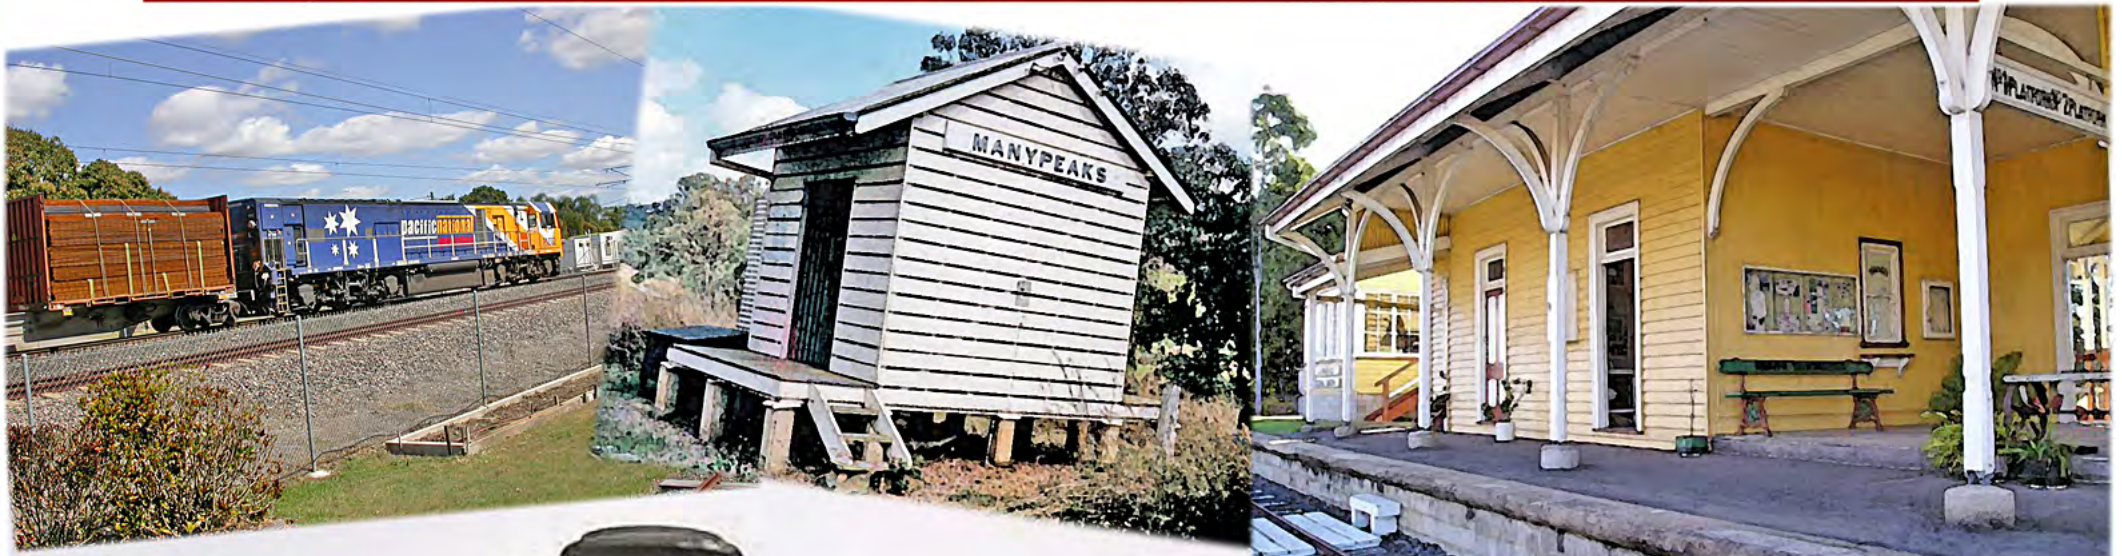

RAILWAY MUSEUM

NORTH BUNDABERG
RAILWAY STATION

Q.R. ROLLING STOCK
LOWMEAD SIGNAL CABIN

PROJECT OF
BUNDABERG RAILWAY HISTORICAL SOCIETY INC

Explore Queensland's rail heritage on the web at

QldRailHeritage.com