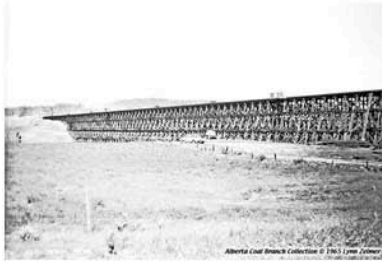

Captions/Proof Sheets for 103 Alberta Coal Branch & related images to accompany a set of black & white negatives shot in 1965; A C Lynn Zelmer, photographer

lz_b20.jpg