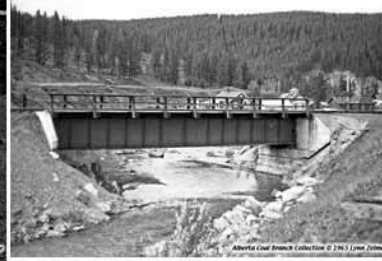

lz_r36.jpg