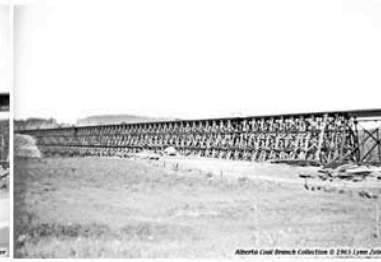

Captions/Proof Sheets for 103 Alberta Coal Branch & related images to accompany a set of black & white negatives shot in 1965; A C Lynn Zelmer, photographer

lz_b20.jpg