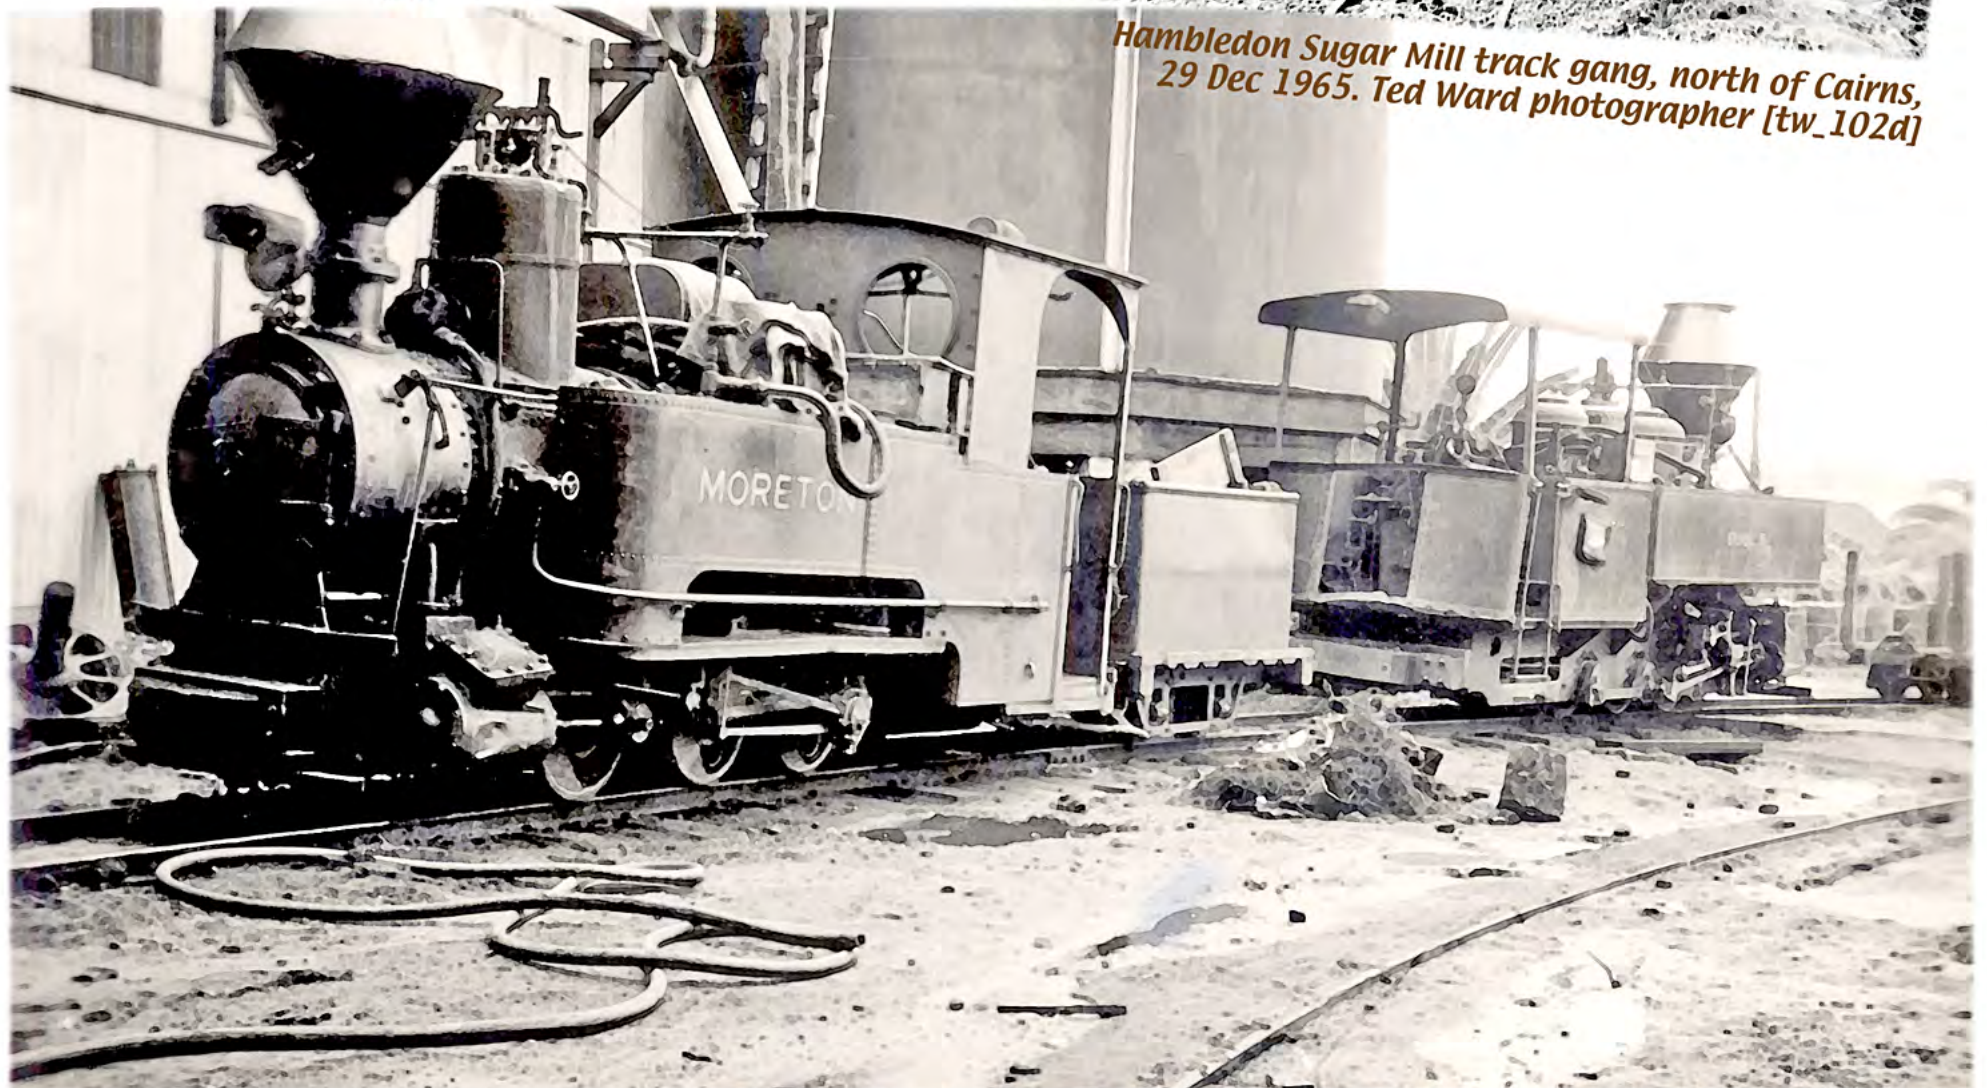

Helping preserve Queensland's rail heritage

*Douglas Shire Tramway coach, Pt Douglas, Sept 1962
Ted Ward photographer [tw_092d]*

*Hambledon Sugar Mill track gang, north of Cairns,
29 Dec 1965. Ted Ward photographer [tw_102d]*

Moreton Central Sugar Mill: Moreton & Eudlo at the mill. Ted Ward Collection

<http://www.zelmeroz.com/CaneSIG>