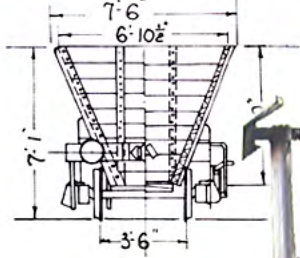

Central Queensland Combined Rail Groups Network

Dwg M-137
HOPPER WAGON CLASS
CAPACIT

QLD RAILWAYS
220 CU FT

Together Preserving Queensland's Rail Heritage

Explore Queensland's rail heritage on the web at

QldRailHeritage.com