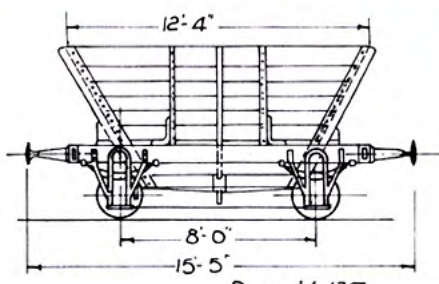

Central Queensland Combined Rail Groups Network

Dwg M-137
HOPPER WAGON CLASS
CAPACIT

QLD RAILWAYS
220 CU FT

Together Preserving Queensland's Rail Heritage

Explore Queensland's rail heritage on the web at

QldRailHeritage.com