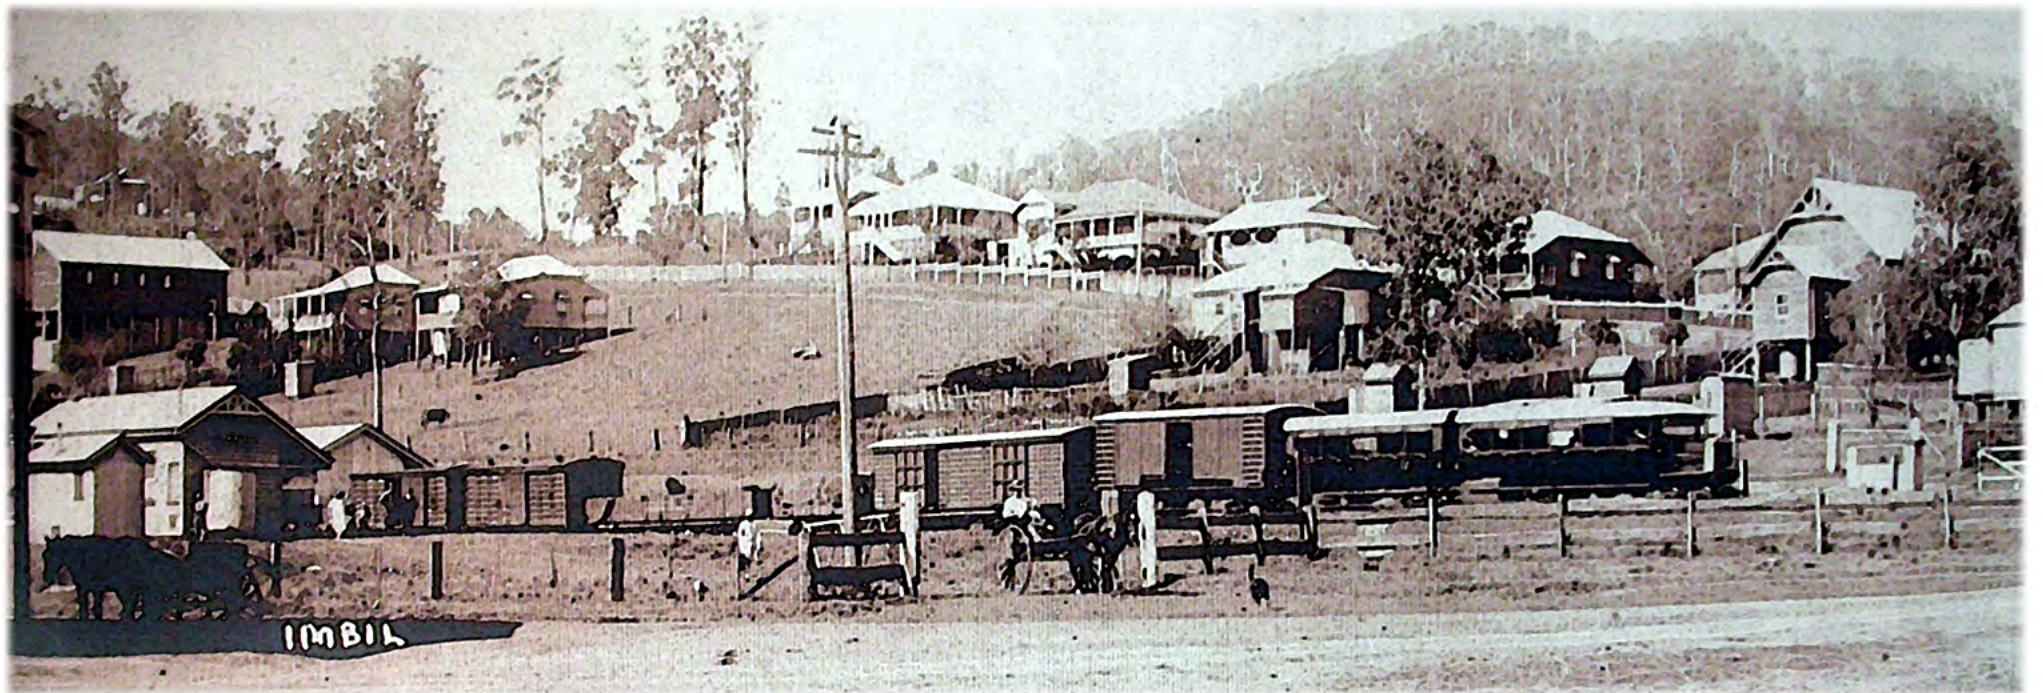

Central Queensland Combined Rail Groups Network

Dwg M-137
HOPPER WAGON CLASS
CAPACIT

QLD RAILWAYS
220 CU FT

Together Preserving Queensland's Rail Heritage

Explore Queensland's rail heritage on the web at

QldRailHeritage.com