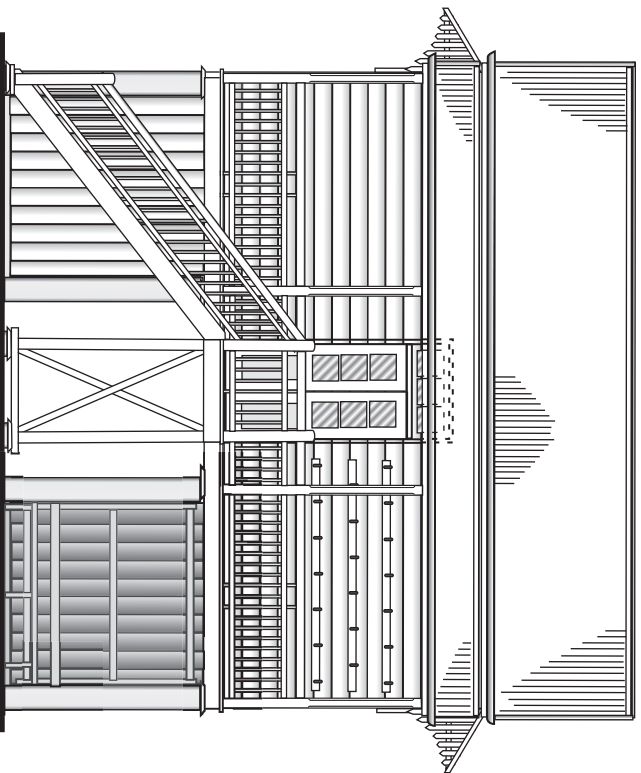

Typical
Small One Teacher
State School

Scale 3.5 mm = 1 foot

Queensland One Teacher State School

drawn by Jim Fainges 2008

Foundation plan

Floor plan

Queensland One Teacher State School

Scale 3.5 mm = 1 foot
drawn by Jim Fainges 2008

Handrail & Step Templates