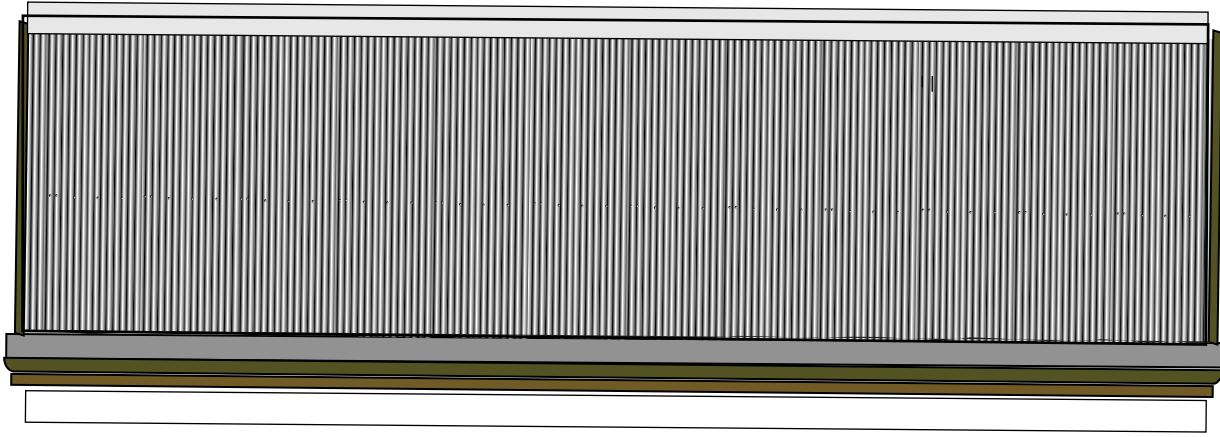

Typical
Small One Teacher
State School

Scale 3.5 mm = 1 foot

Queensland One Teacher State School

drawn by Jim Fainges 2008

Foundation plan

Floor plan

Queensland One Teacher State School

Scale 3.5 mm = 1 foot
drawn by Jim Fainges 2008