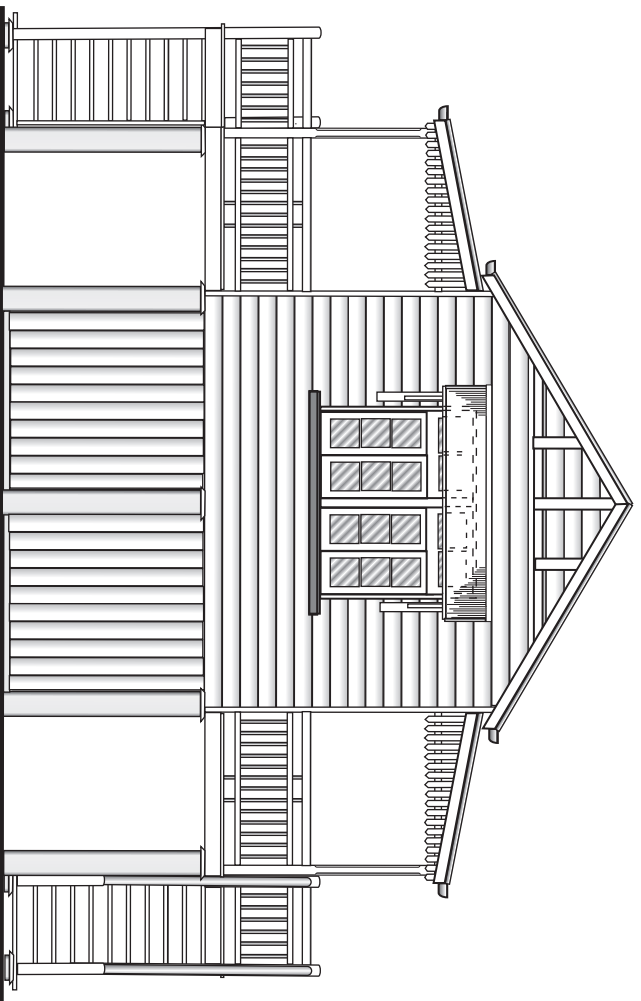

Typical
Small One Teacher
State School

Scale 3.5 mm = 1 foot

Queensland One Teacher State School

drawn by Jim Fainges 2008

Foundation plan

Floor plan

Queensland One Teacher State School

Scale 3.5 mm = 1 foot
drawn by Jim Fainges 2008

Handrail & Step Templates