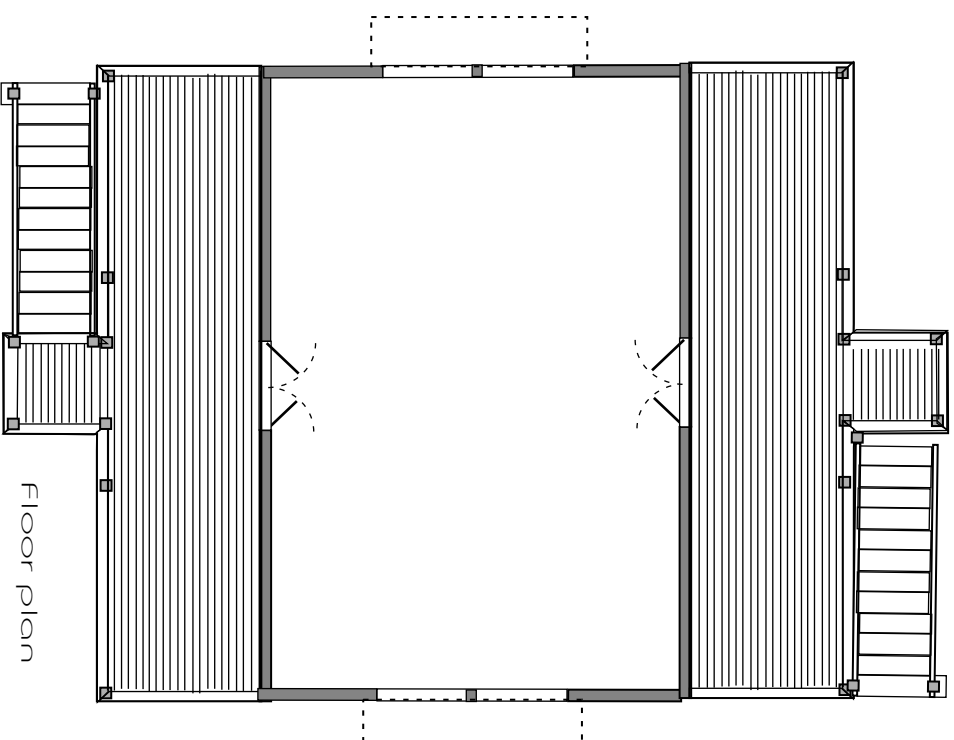

Typical
Small One Teacher
State School

Scale 3.5 mm = 1 foot

Queensland One Teacher State School

drawn by Jim Fainges 2008

Foundation plan

Floor plan

Queensland One Teacher State School

Scale 3.5 mm = 1 foot
drawn by Jim Fainges 2008

Handrail & Step Templates