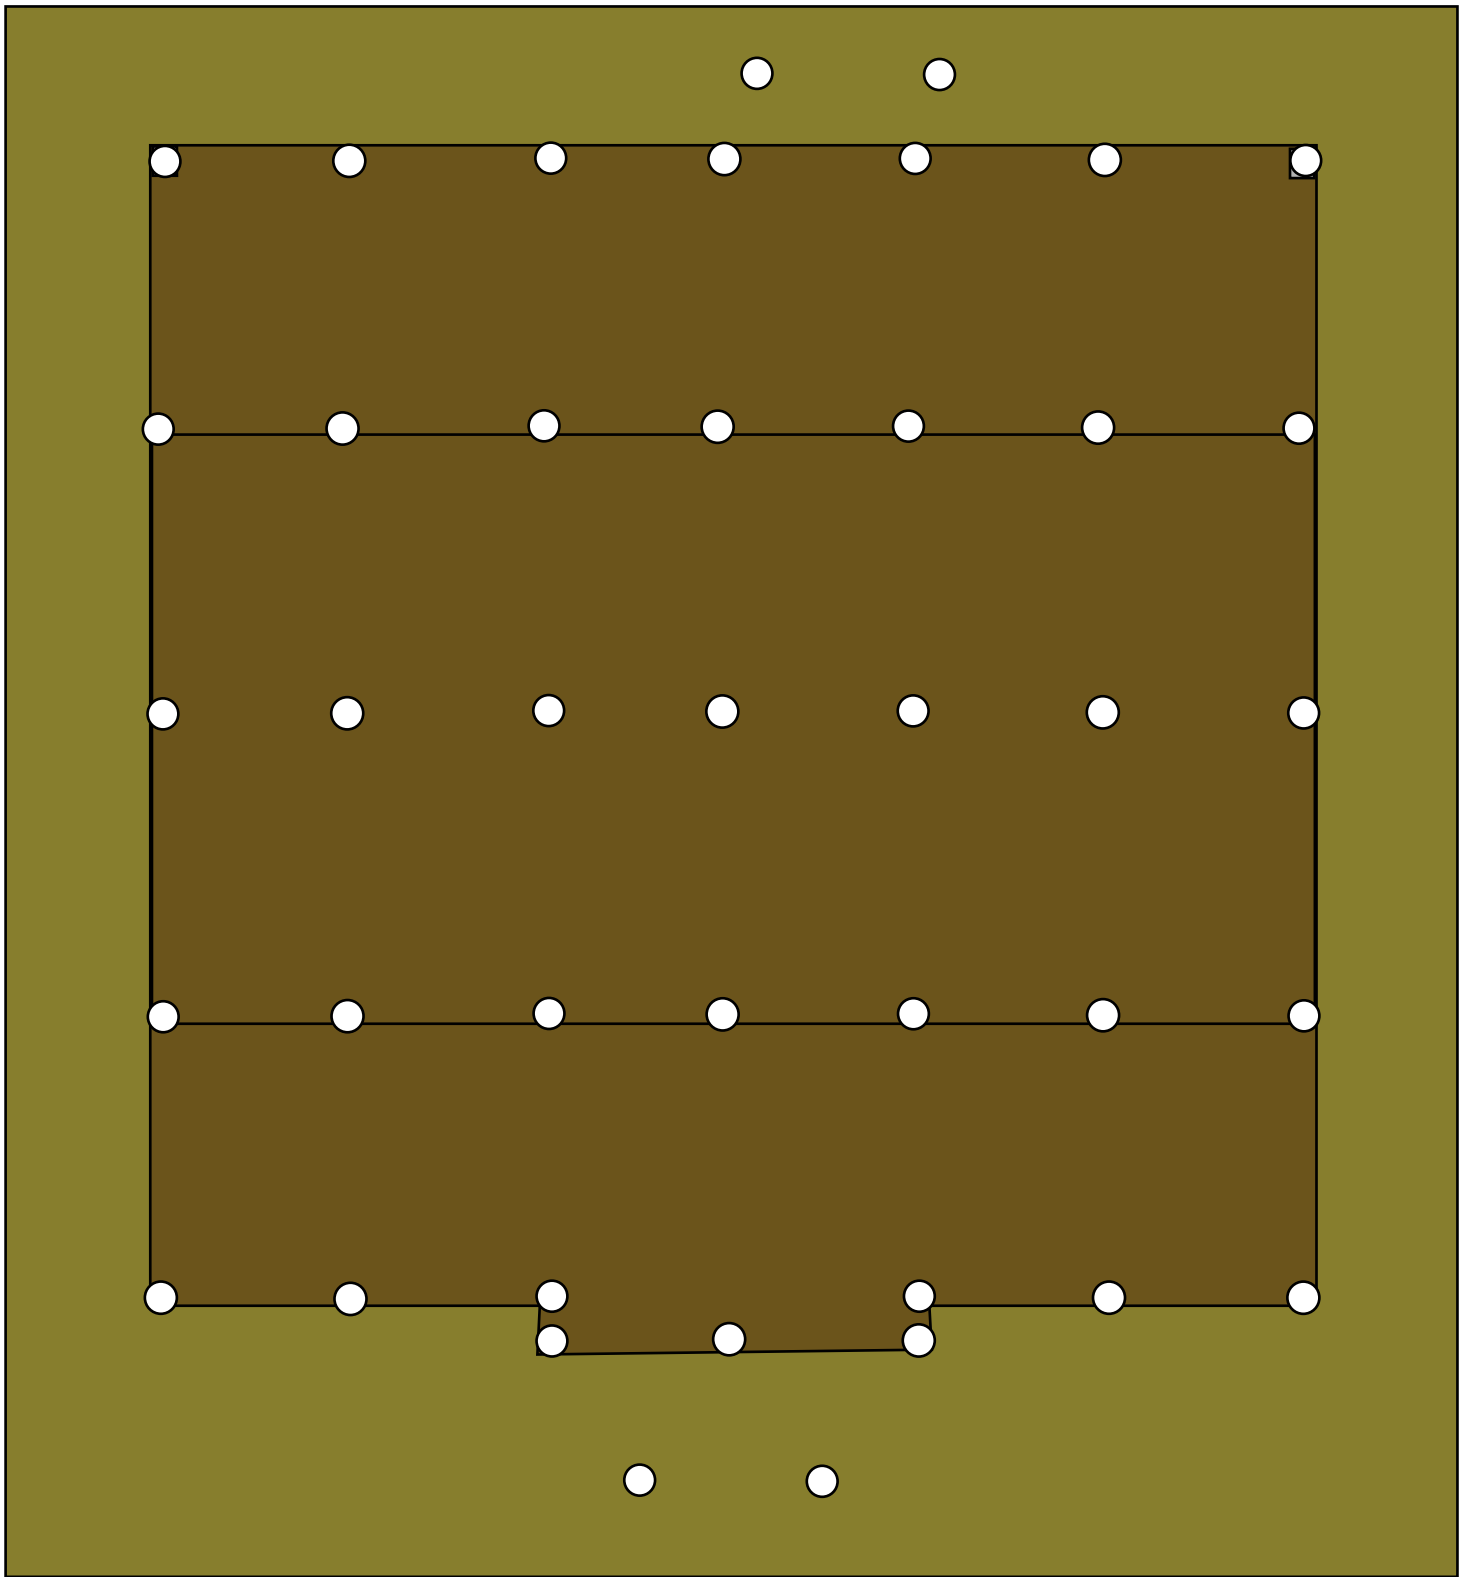

# Queensland Police Station

based on  
buildings at Caboolture  
& Landsborough

Scale 3.5 mm = 1 foot

drawn by Jim Fainge 1995  
Digitised April 2008

Left Elevation

Rear Elevation

Front Elevation

Right Elevation

## Queensland Police Station

based on  
buildings at Caboolture  
& Landsborough

Scale 3.5 mm = 1 foot

drawn by Jim Fainge 1995  
Digitised April 2008

Stumps

# Queensland Police Station

"O" Scale

Sheet 5

**POLICE**

TEMPLATES