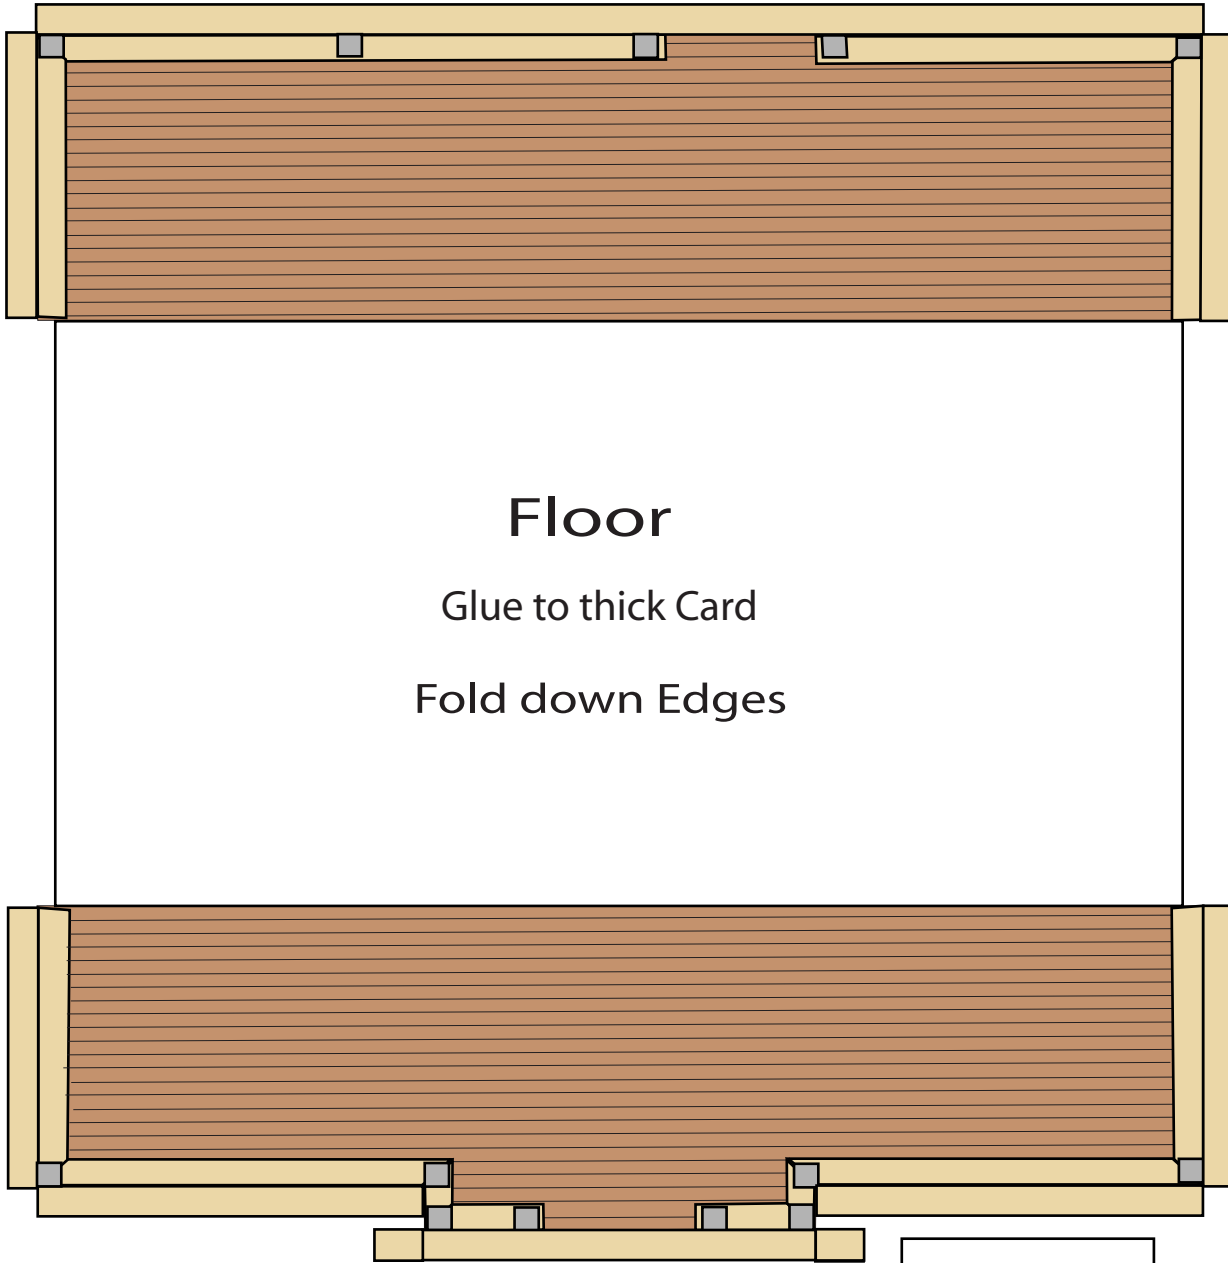

# Queensland Police Station

"O" Scale

Sheet 5

**POLICE**

TEMPLATES