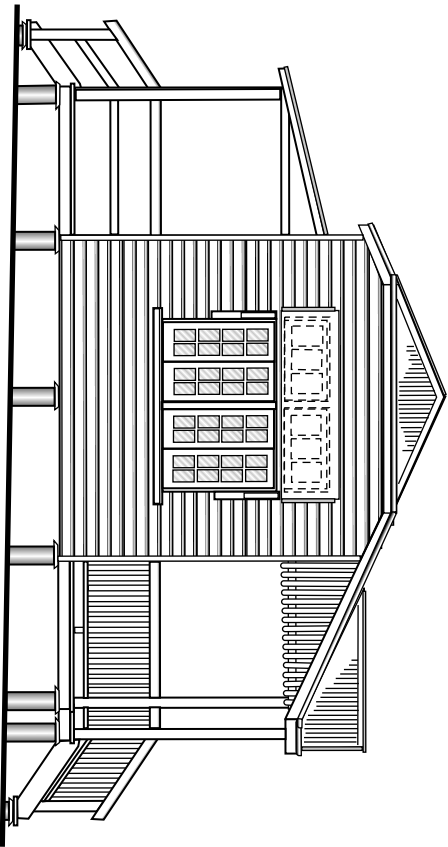

# Queensland Police Station

based on  
buildings at Caboolture  
& Landsborough

Scale 3.5 mm = 1 foot

drawn by Jim Fainge 1995  
Digitised April 2008

Left Elevation

Rear Elevation

Front Elevation

Right Elevation

## Queensland Police Station

based on  
buildings at Caboolture  
& Landsborough

Scale 3.5 mm = 1 foot

drawn by Jim Fainge 1995  
Digitised April 2008

Stumps