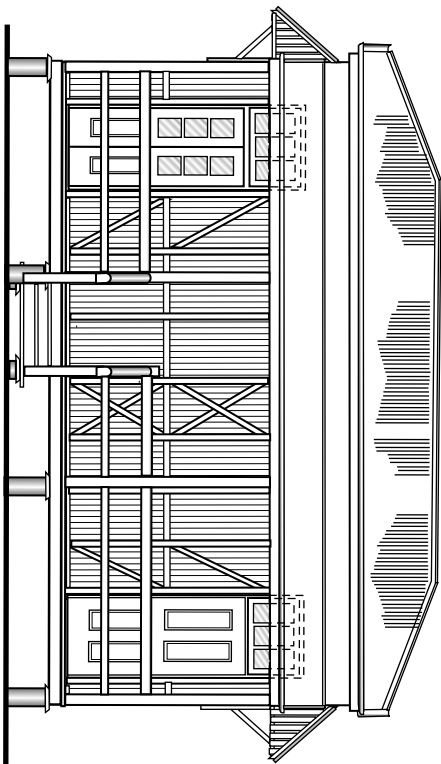

# Queensland Police Station

based on  
buildings at Caboolture  
& Landsborough

Scale 3.5 mm = 1 foot

drawn by Jim Fainge 1995  
Digitised April 2008

Left Elevation

Rear Elevation

Front Elevation

Right Elevation

## Queensland Police Station

based on  
buildings at Caboolture  
& Landsborough

Scale 3.5 mm = 1 foot

drawn by Jim Fainge 1995  
Digitised April 2008

Stumps

# Queensland Police Station

"O" Scale

Sheet 5

**POLICE**

TEMPLATES