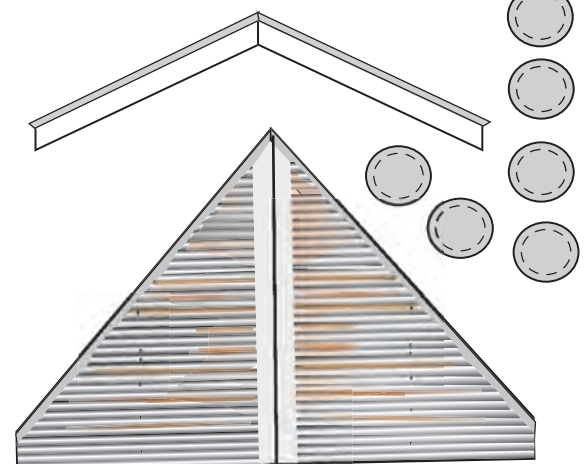

# Queensland Police Station

based on  
buildings at Caboolture  
& Landsborough

Scale 3.5 mm = 1 foot

drawn by Jim Fainge 1995  
Digitised April 2008

Left Elevation

Rear Elevation

Front Elevation

Right Elevation

## Queensland Police Station

based on  
buildings at Caboolture  
& Landsborough

Scale 3.5 mm = 1 foot

drawn by Jim Fainge 1995  
Digitised April 2008

Stumps