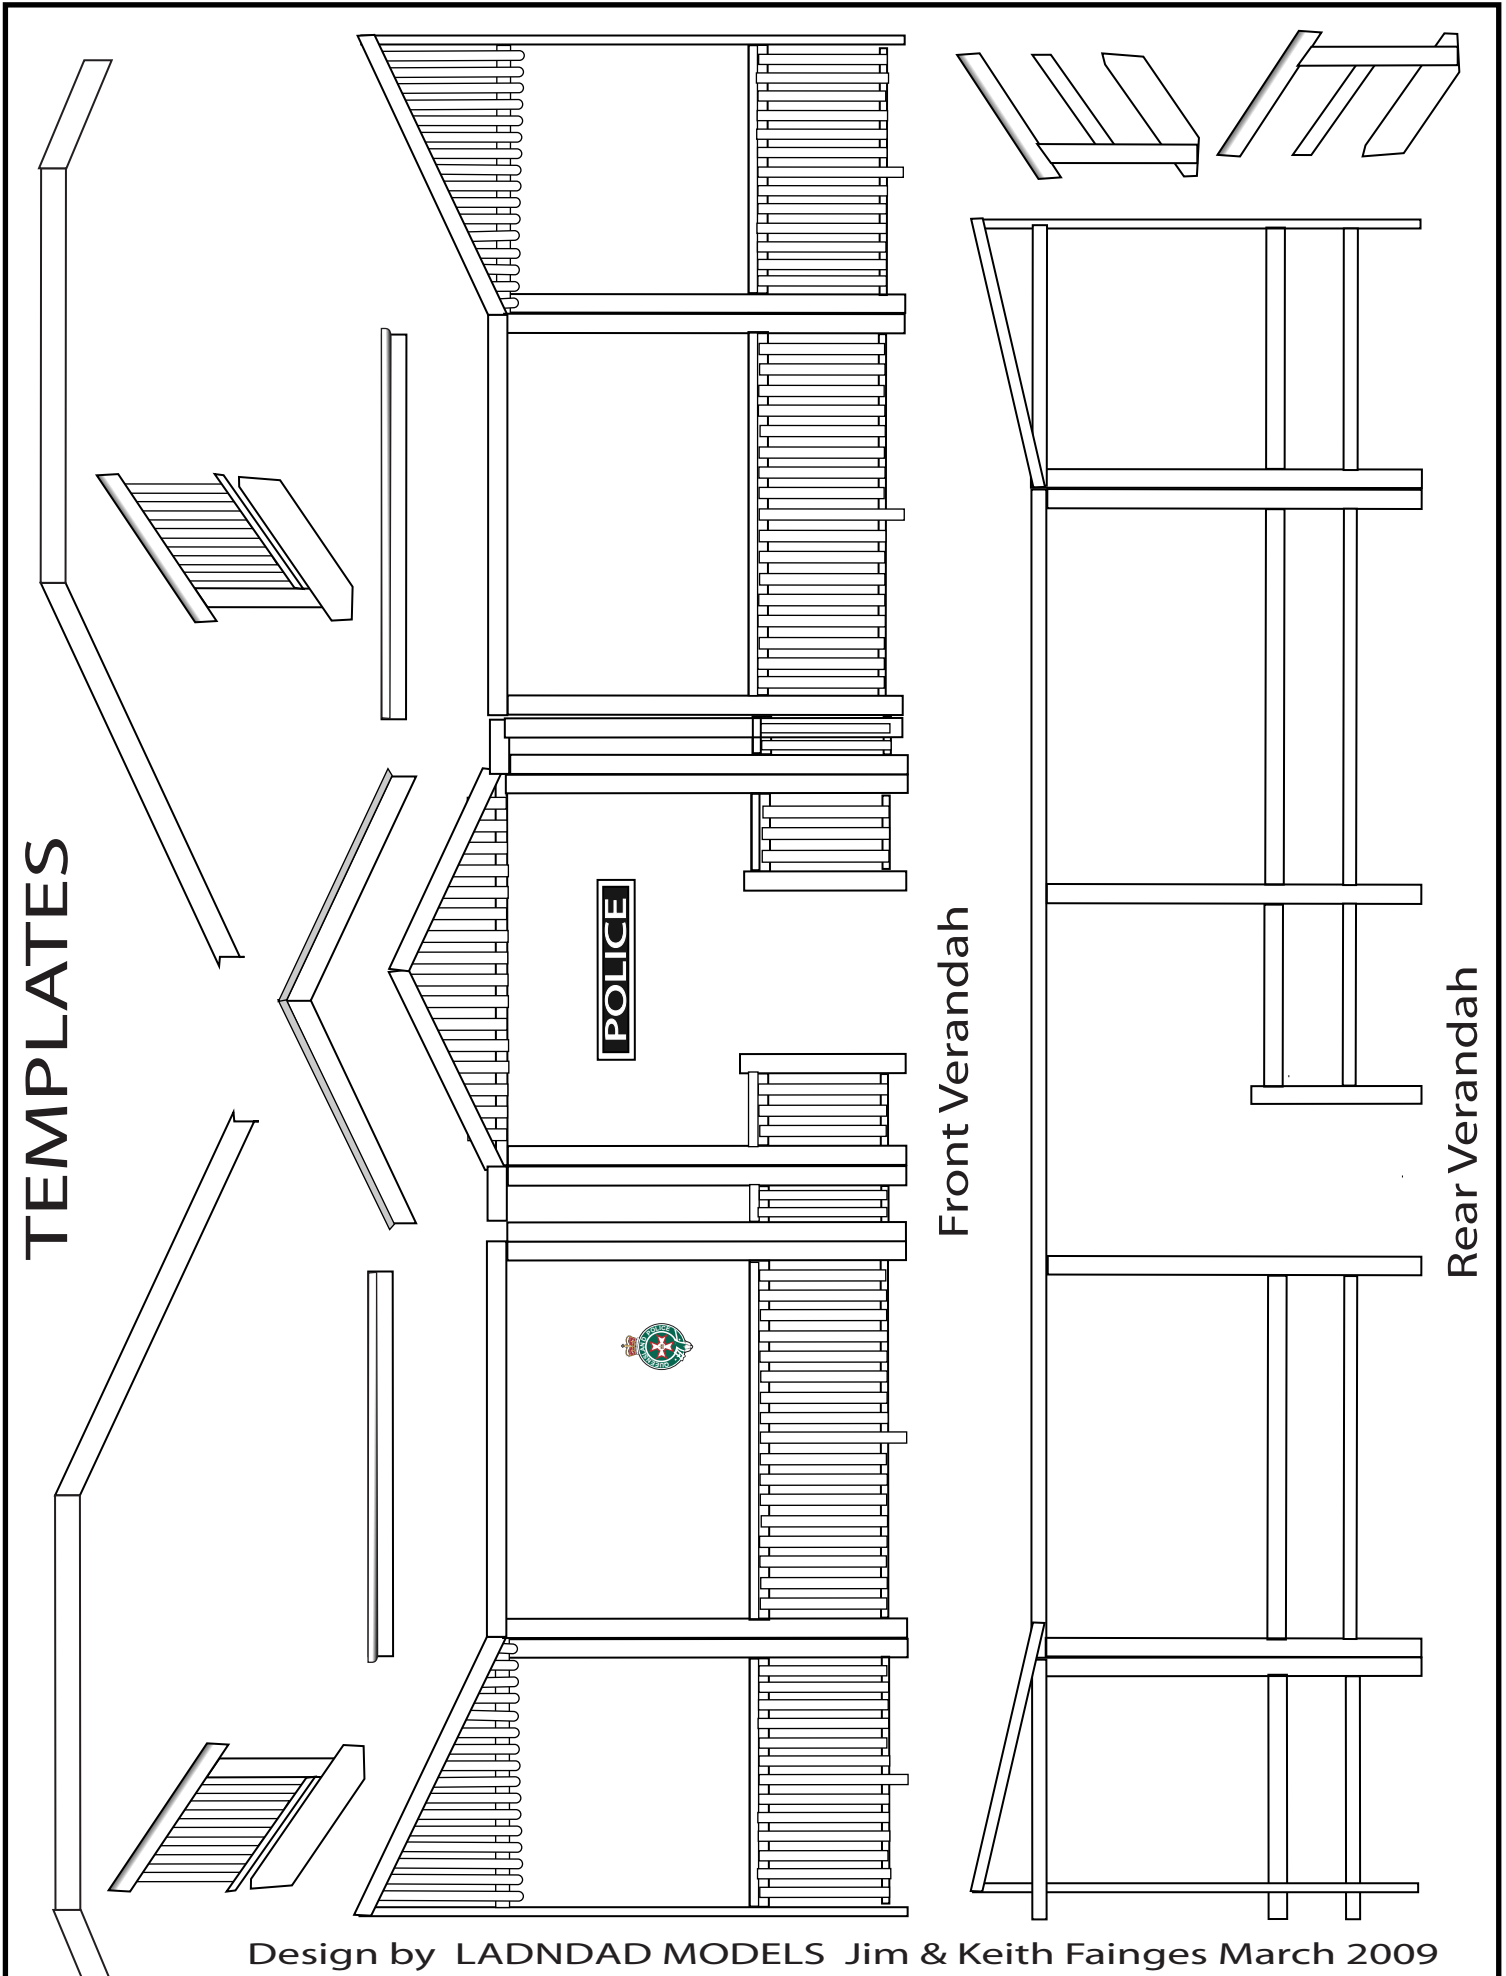

# Queensland Police Station

"O" Scale

Sheet 5

**POLICE**

TEMPLATES