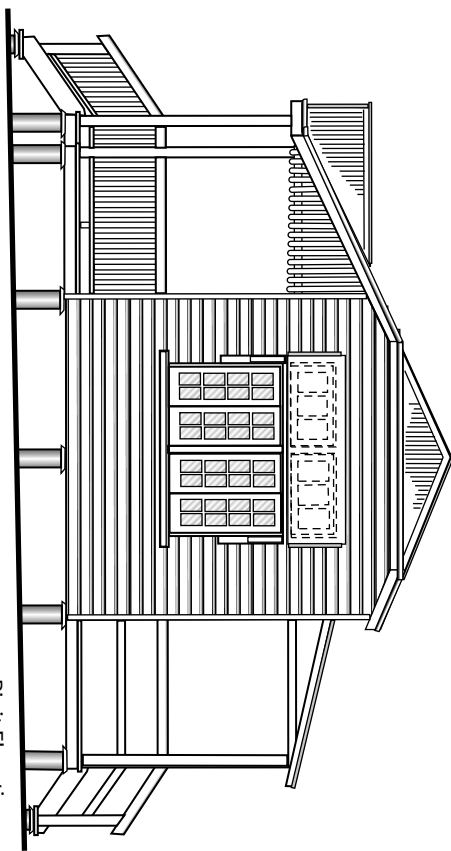

# Queensland Police Station

based on  
buildings at Caboolture  
& Landsborough

Scale 3.5 mm = 1 foot

drawn by Jim Fainge 1995  
Digitised April 2008

Left Elevation

Rear Elevation

Front Elevation

Right Elevation

## Queensland Police Station

based on  
buildings at Caboolture  
& Landsborough

Scale 3.5 mm = 1 foot

drawn by Jim Fainge 1995  
Digitised April 2008

Stumps

# Queensland Police Station

"O" Scale

Sheet 5

**POLICE**

TEMPLATES