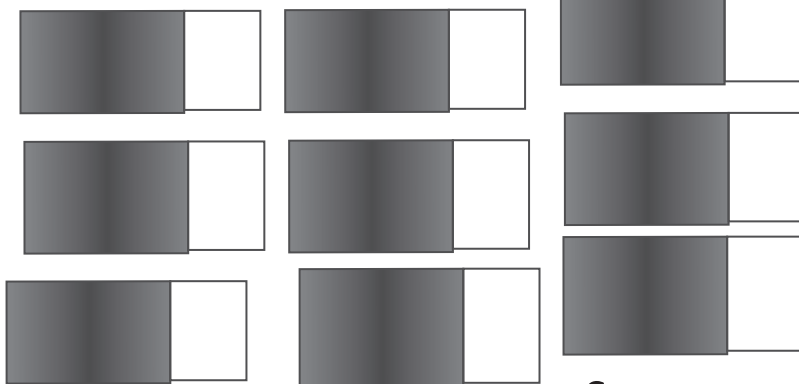

# Queensland Police Station

based on  
buildings at Caboolture  
& Landsborough

Scale 3.5 mm = 1 foot

drawn by Jim Fainge 1995  
Digitised April 2008

Left Elevation

Rear Elevation

Front Elevation

Right Elevation

## Queensland Police Station

based on  
buildings at Caboolture  
& Landsborough

Scale 3.5 mm = 1 foot

drawn by Jim Fainge 1995  
Digitised April 2008

Stumps