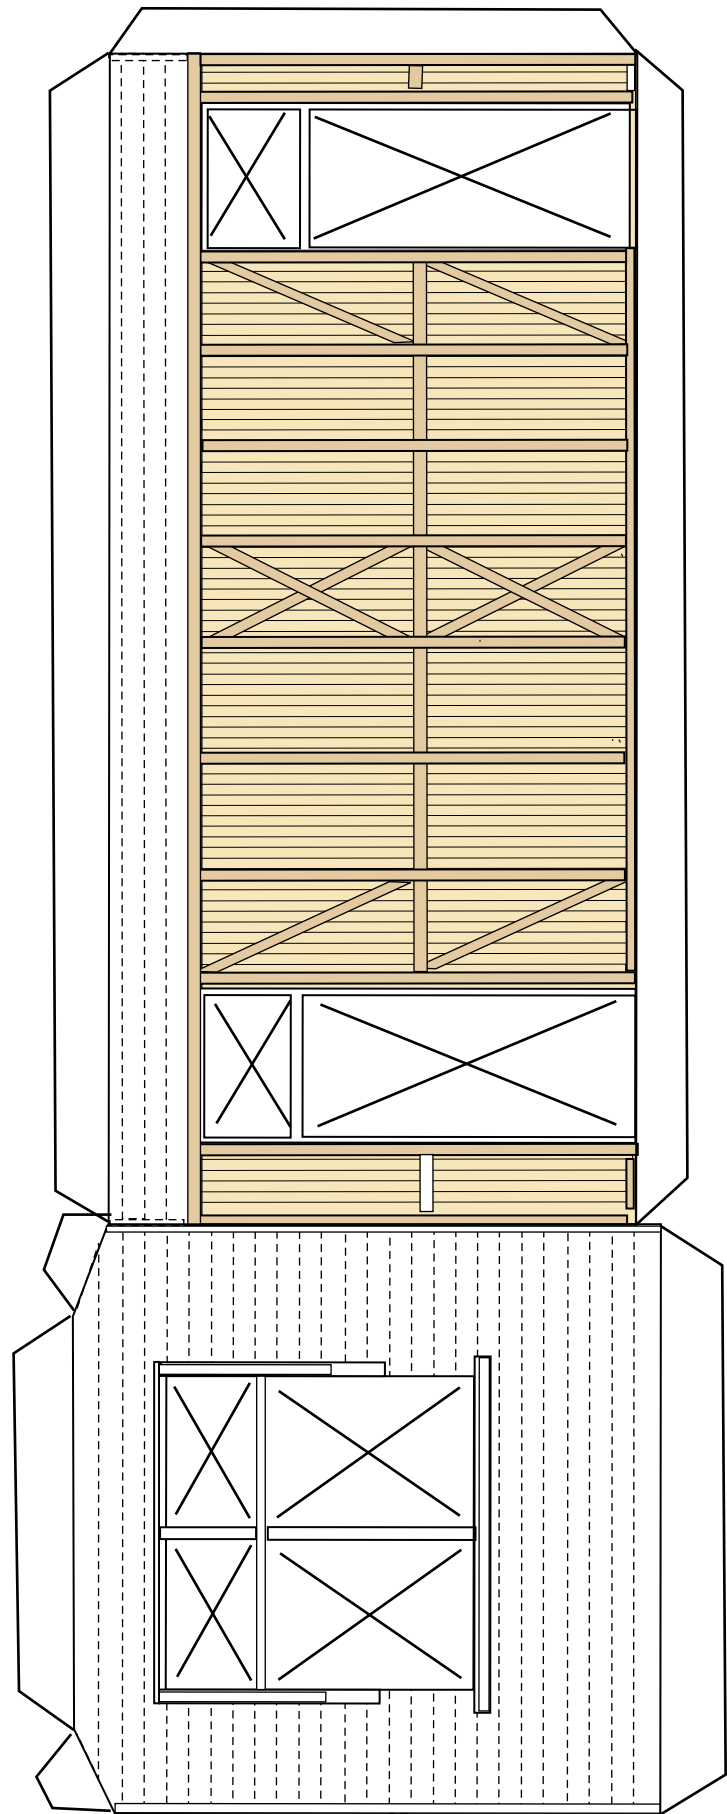

# Queensland Police Station

based on  
buildings at Caboolture  
& Landsborough

Scale 3.5 mm = 1 foot

drawn by Jim Fainge 1995  
Digitised April 2008

Left Elevation

Rear Elevation

Front Elevation

Right Elevation

## Queensland Police Station

based on  
buildings at Caboolture  
& Landsborough

Scale 3.5 mm = 1 foot

drawn by Jim Fainge 1995  
Digitised April 2008

Stumps

# Queensland Police Station

"O" Scale

Sheet 5

**POLICE**

TEMPLATES