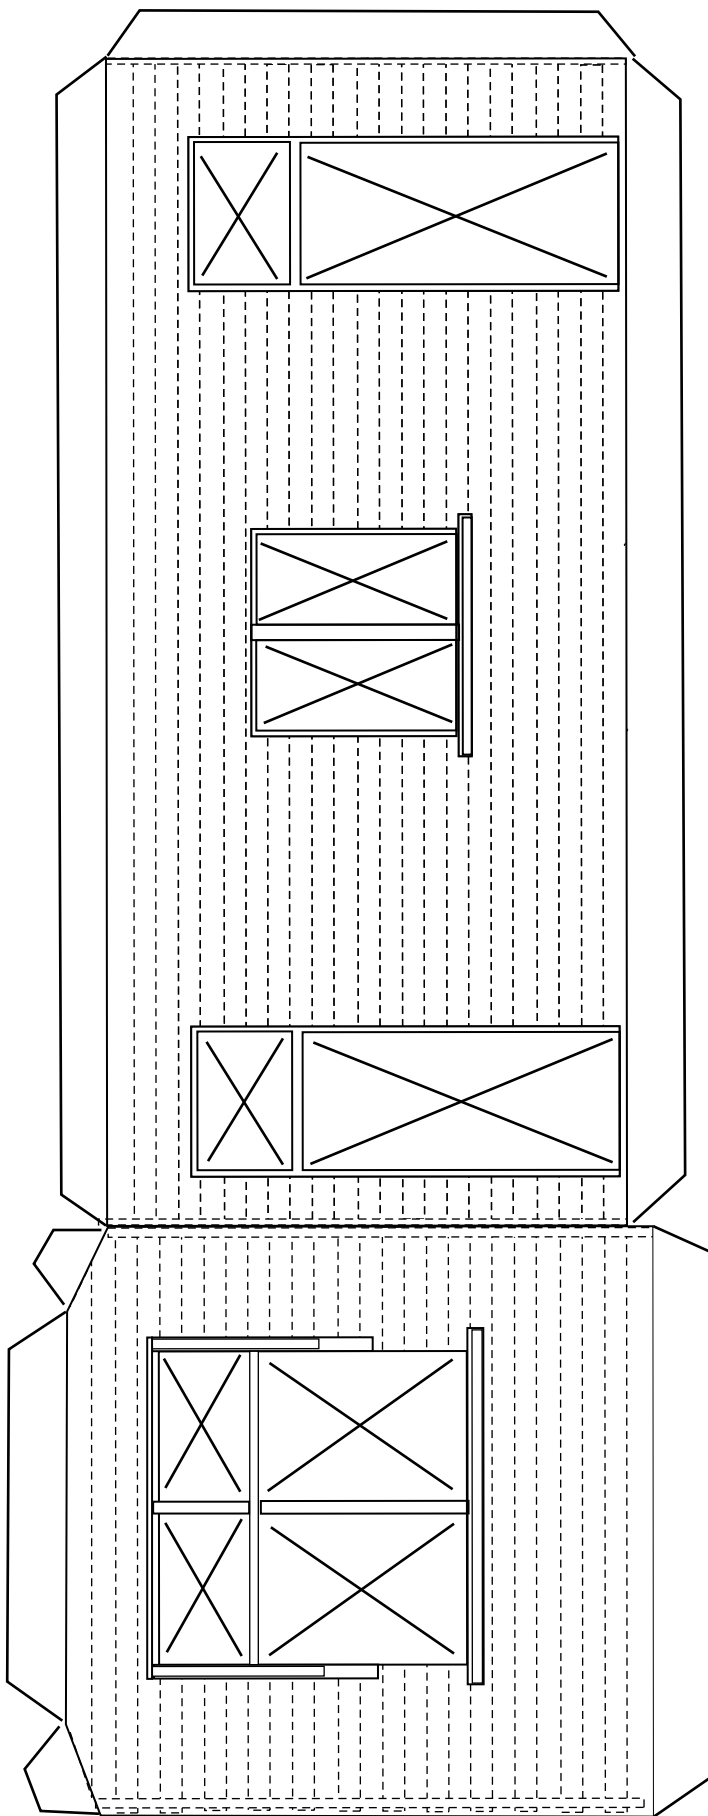

# Queensland Police Station

based on  
buildings at Caboolture  
& Landsborough

Scale 3.5 mm = 1 foot

drawn by Jim Fainge 1995  
Digitised April 2008

Left Elevation

Rear Elevation

Front Elevation

Right Elevation

## Queensland Police Station

based on  
buildings at Caboolture  
& Landsborough

Scale 3.5 mm = 1 foot

drawn by Jim Fainge 1995  
Digitised April 2008

Stumps

# Queensland Police Station

"O" Scale

Sheet 5

**POLICE**

TEMPLATES