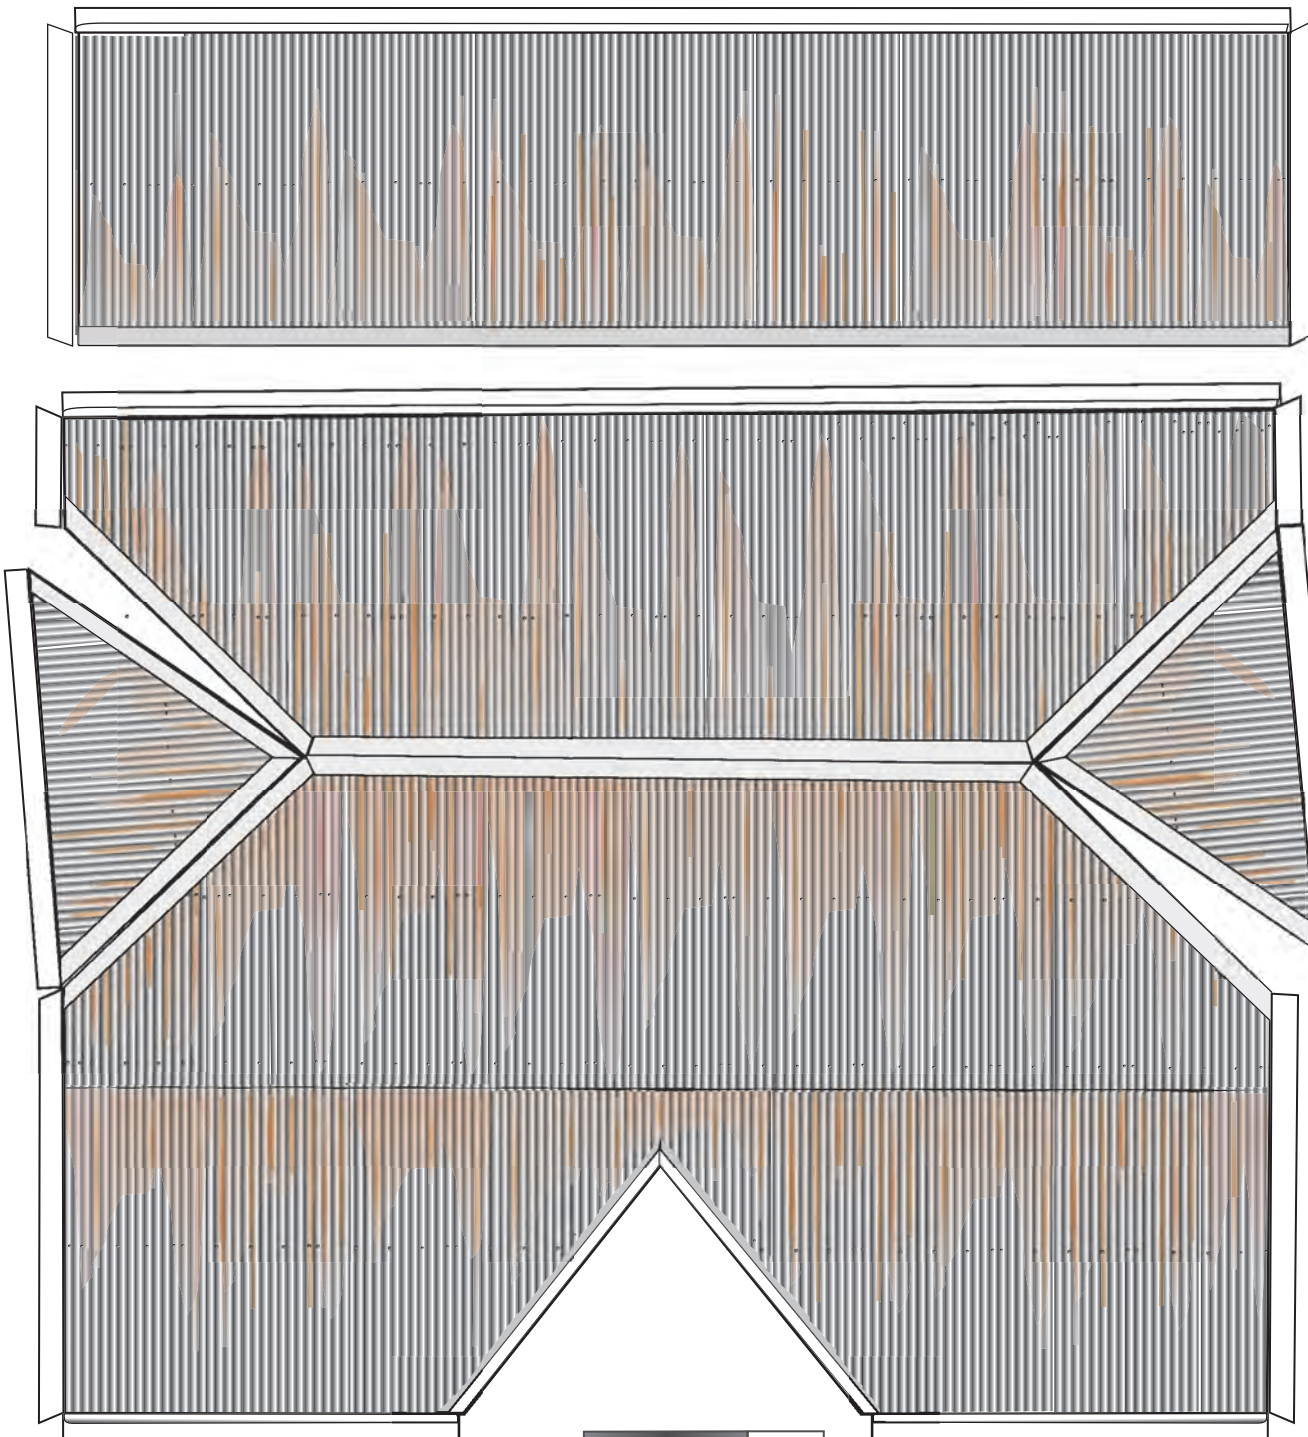

# Queensland Police Station

based on  
buildings at Caboolture  
& Landsborough

Scale 3.5 mm = 1 foot

drawn by Jim Fainge 1995  
Digitised April 2008

Left Elevation

Rear Elevation

Front Elevation

Right Elevation

## Queensland Police Station

based on  
buildings at Caboolture  
& Landsborough

Scale 3.5 mm = 1 foot

drawn by Jim Fainge 1995  
Digitised April 2008

Stumps

# Queensland Police Station

"O" Scale

Sheet 5

**POLICE**

TEMPLATES