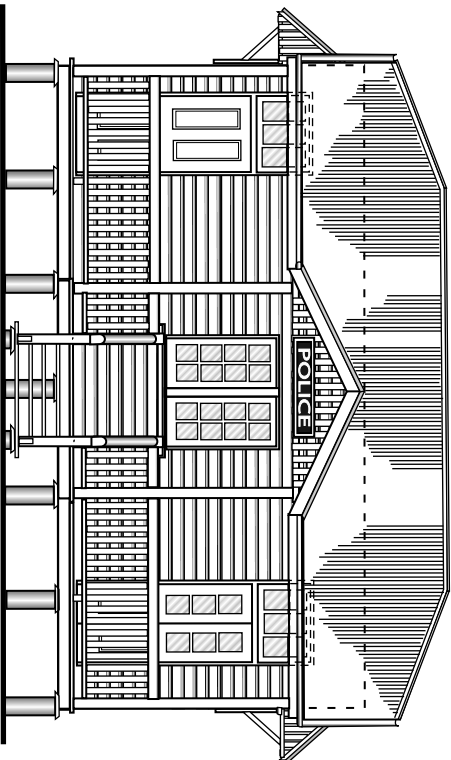

# Queensland Police Station

based on  
buildings at Caboolture  
& Landsborough

Scale 3.5 mm = 1 foot

drawn by Jim Fainge 1995  
Digitised April 2008

Left Elevation

Rear Elevation

Front Elevation

Right Elevation

## Queensland Police Station

based on  
buildings at Caboolture  
& Landsborough

Scale 3.5 mm = 1 foot

drawn by Jim Fainge 1995  
Digitised April 2008

Stumps