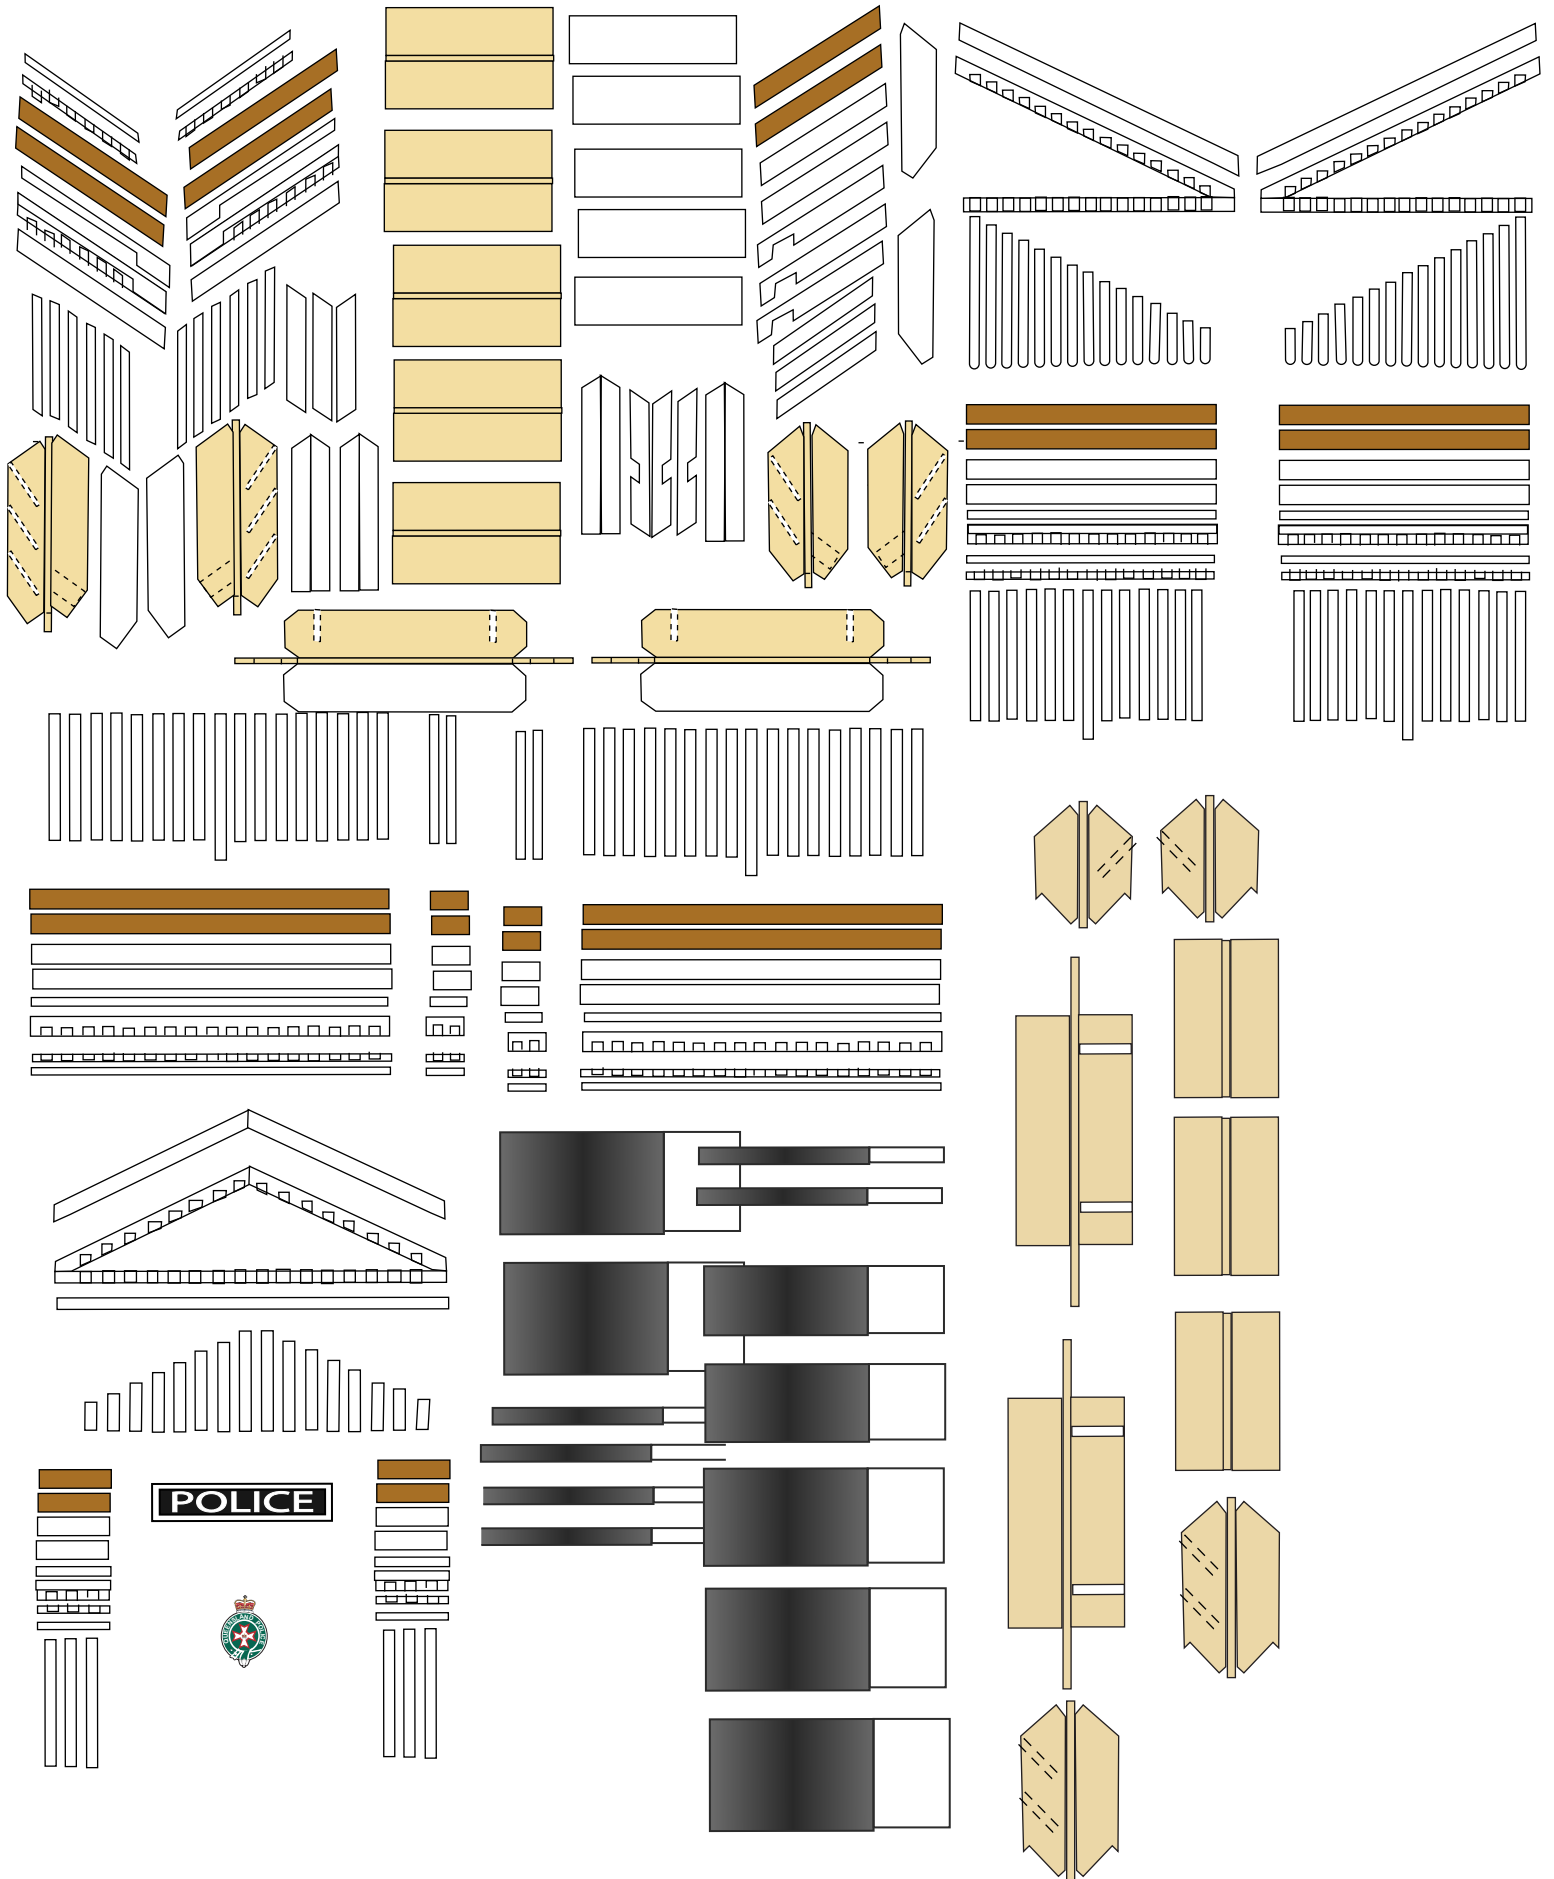

# Queensland Police Station

based on  
buildings at Caboolture  
& Landsborough

Scale 3.5 mm = 1 foot

drawn by Jim Fainge 1995  
Digitised April 2008

Left Elevation

Rear Elevation

Front Elevation

Right Elevation

## Queensland Police Station

based on  
buildings at Caboolture  
& Landsborough

Scale 3.5 mm = 1 foot

drawn by Jim Fainge 1995  
Digitised April 2008

Stumps

# Queensland Police Station

"O" Scale

Sheet 5

**POLICE**

TEMPLATES