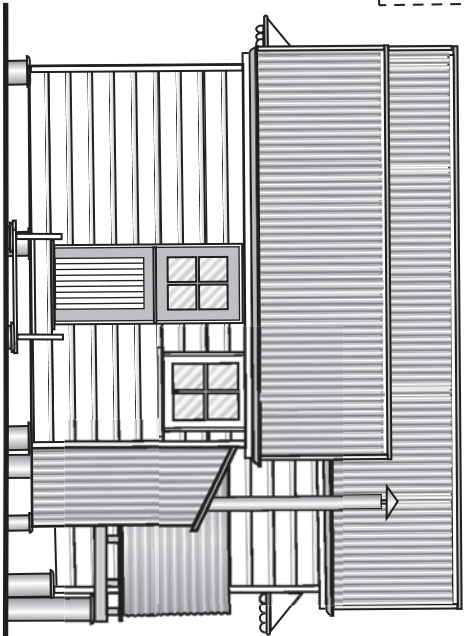

SMALL FARM HOUSE

From building at
Cabooture Historic Village

Scale 3.5 mm = 1 foot

Small Farm House

"0" Scale

sheet 5

Small Farm House

"0" Scale

sheet 4

Small Farm House

"0" Scale

sheet 3

Small Farm House

"0" Scale

sheet 2

Small Farm House

"0" Scale

sheet 1