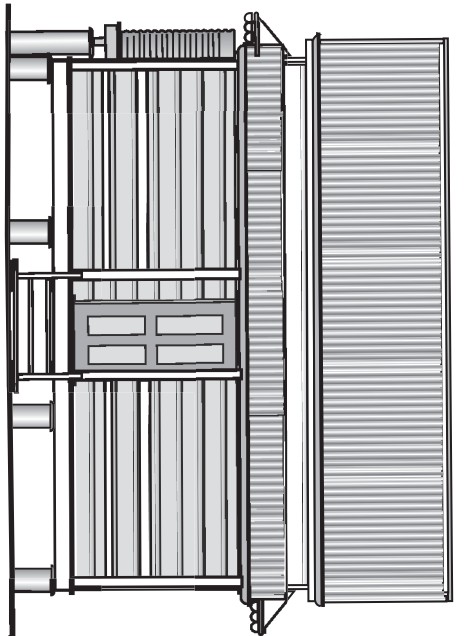

SMALL FARM HOUSE

From building at
Cabooture Historic Village

Scale 3.5 mm = 1 foot

Small Farm House

"0" Scale

sheet 5

Small Farm House

"0" Scale

sheet 4

Small Farm House

"0" Scale

sheet 3

Small Farm House

"0" Scale

sheet 2

Small Farm House

"0" Scale

sheet 1