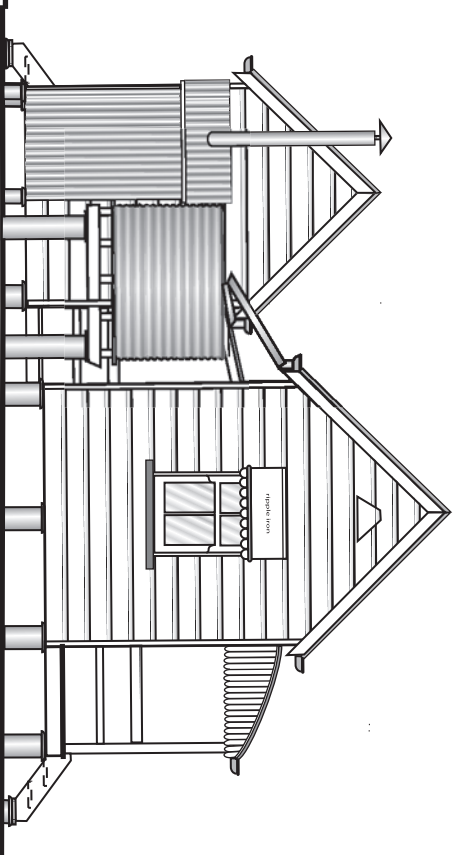

SMALL FARM HOUSE

From building at
Cabooture Historic Village

Scale 3.5 mm = 1 foot

Small Farm House

"0" Scale

sheet 5

Small Farm House

"0" Scale

sheet 4

Small Farm House

"0" Scale

sheet 3

Small Farm House

"0" Scale

sheet 2

Small Farm House

"0" Scale

sheet 1