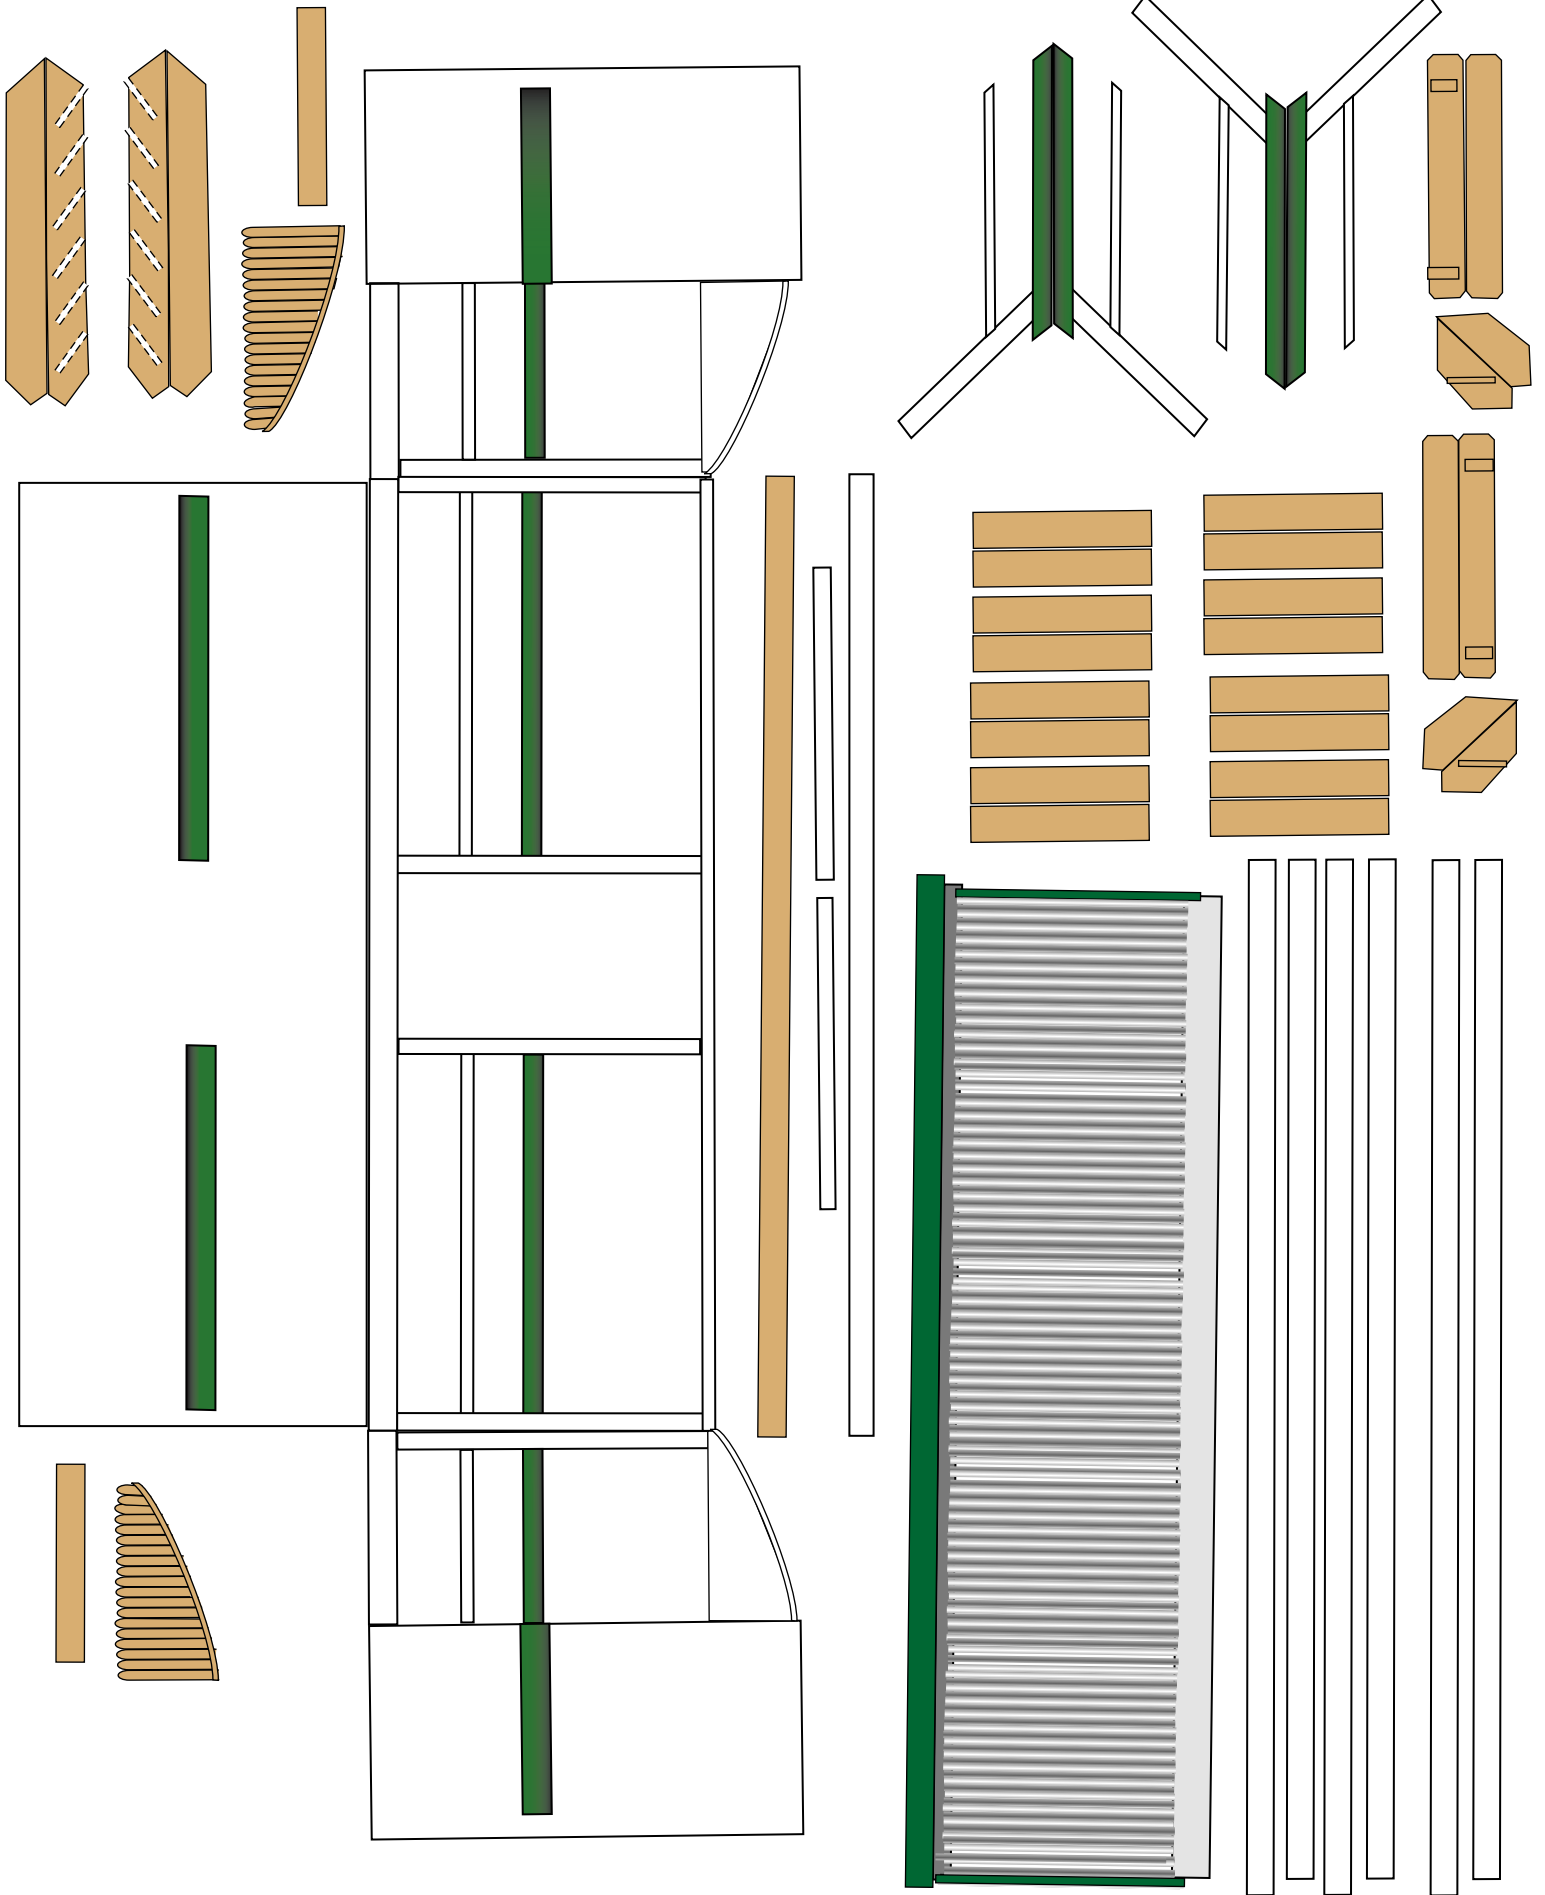

SMALL FARM HOUSE

From building at
Cabooture Historic Village

Scale 3.5 mm = 1 foot

Small Farm House

"0" Scale

sheet 5

Small Farm House

"0" Scale

sheet 4

Small Farm House

"0" Scale

sheet 3

Small Farm House

"0" Scale

sheet 2

Small Farm House

"0" Scale

sheet 1